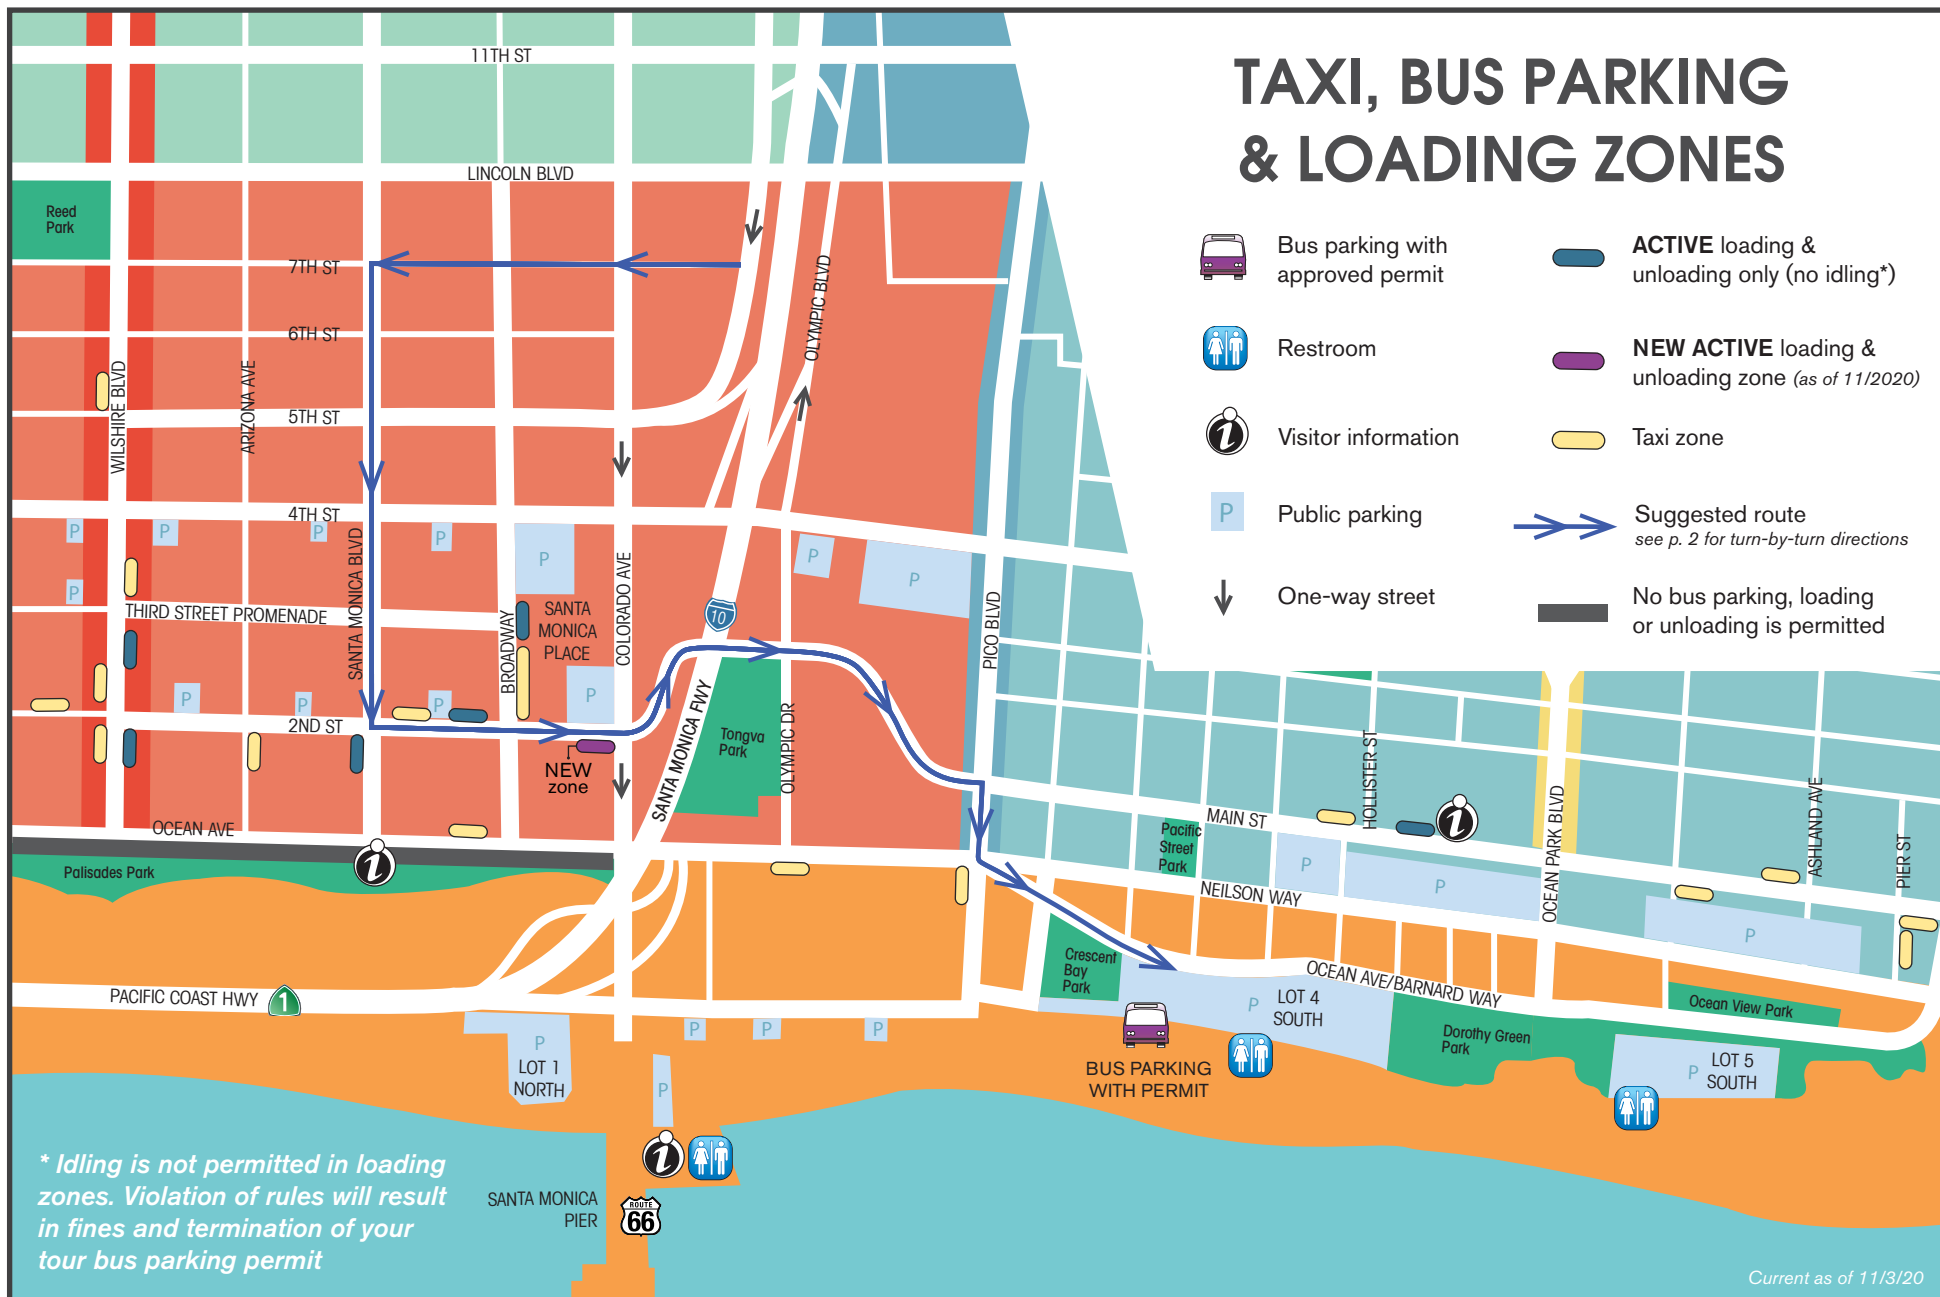

Thank you for your business! If you frequent Santa Monica and require bus parking, visit our Tour Bus Parking Program page to apply for a free permit: santamonica.com/travel-trade/group-tours

For additional questions or concerns, contact: Santa Monica Travel & Tourism by emailing trade@santamonica.com or calling 310.319.6263.