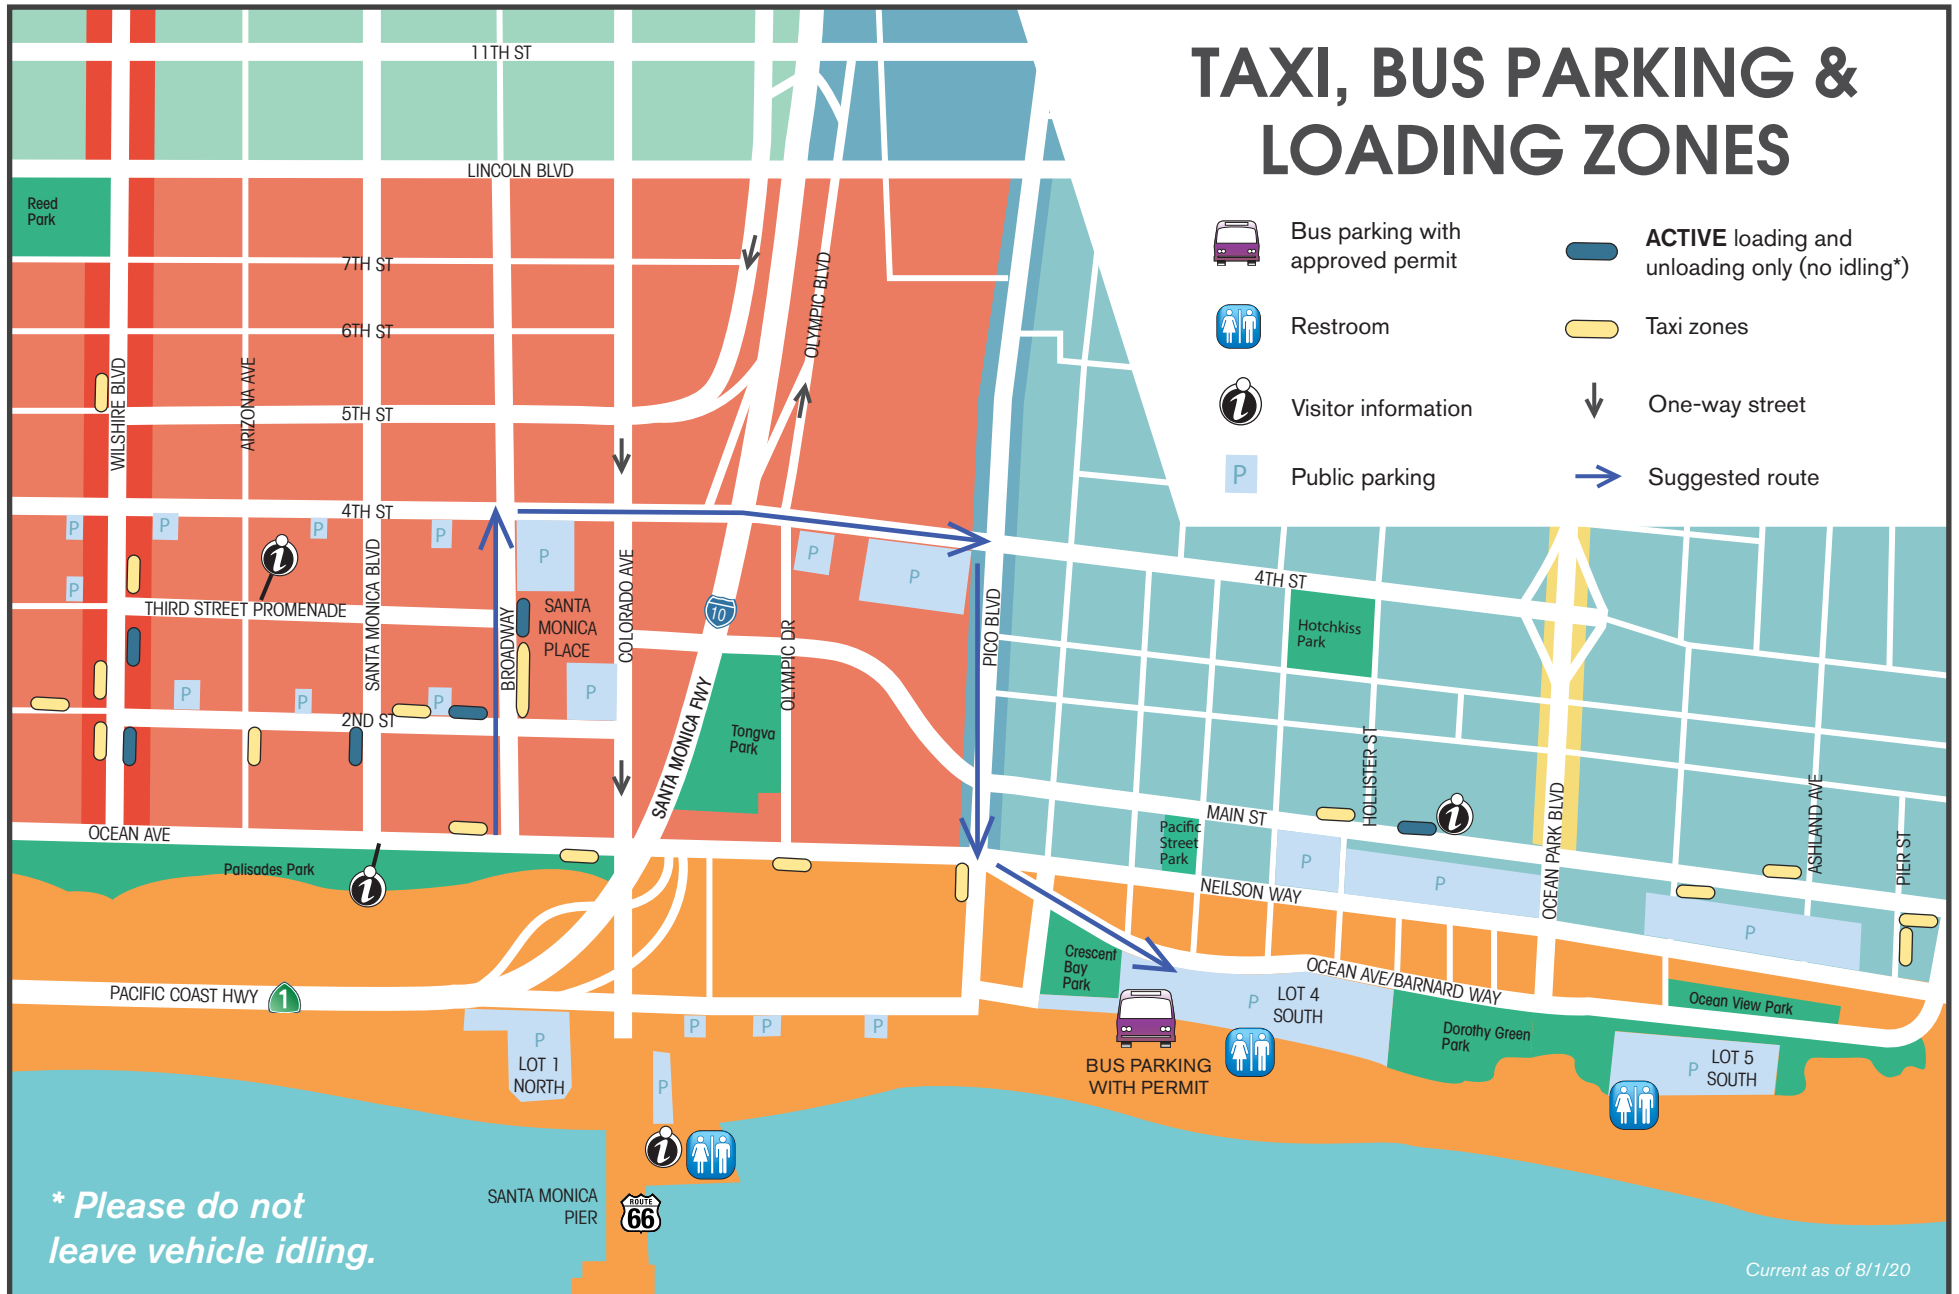

Please note: If you frequent Santa Monica and require bus parking, ask us about our Tour Bus Parking Program: [santamonica.com/travel-trade/group-tours](http://santamonica.com/travel-trade/group-tours)

## LOADING AREAS:

**Active loading and unloading is only permitted at the following places. Idling and temporary parking are strictly prohibited. Use of any areas outside of the designated loading and unloading zones may result in the termination of your tour bus parking permit. Information is subject to change.**

- \ 2nd St., east side, between Broadway and Santa Monica Blvd.
- \ Broadway, south side, between 2nd St. and Third Street Promenade
- \ Santa Monica Blvd., north side, between Ocean Ave. and 2nd St.
- \ Wilshire Blvd., south side, between 2nd St. and Third Street Promenade
- \ Wilshire Blvd., south side, between Ocean Ave. and 2nd St.
- \ Main St., east side, between Hollister St. and Norman Pl.