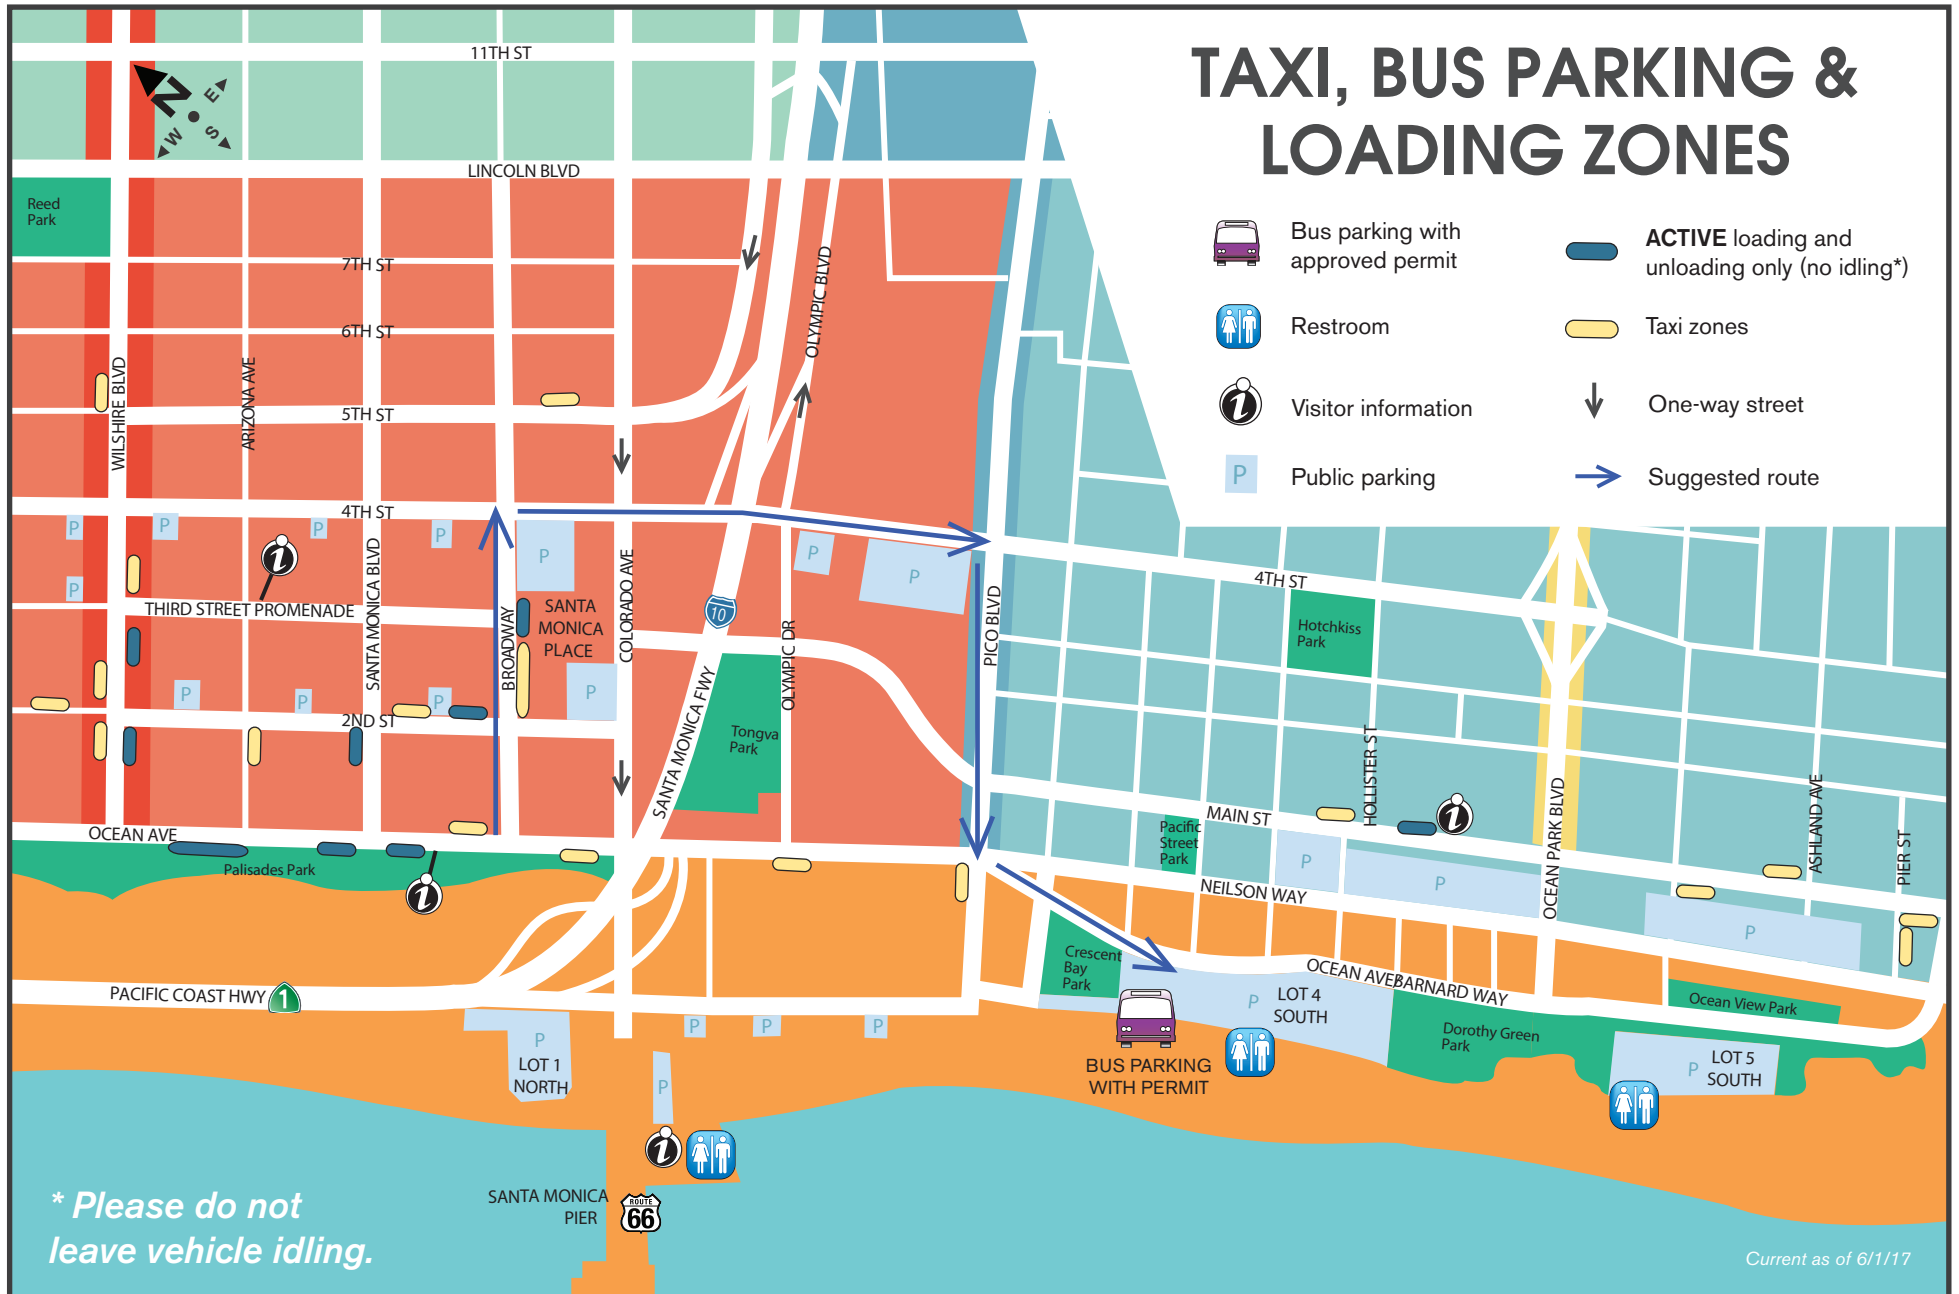

Please note: If you frequent Santa Monica and require bus parking, we encourage you to apply for our Tour Bus Parking Program: santamonica.com/groupstours

For additional questions or concerns, contact Santa Monica Travel & Tourism by emailing trade@santamonica.com or calling 310.319.6263.