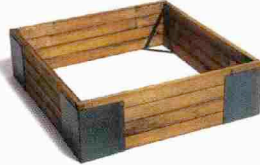

The West at its best

Garden in a flash

Spring means planting time. These ingenious shortcuts let you save time and money—and get straight to the good stuff

1 | Instant raised bed

The genius of the M Brace—four corner brackets into which you slide 2-by-4s—is that it allows even the tool-less to make a sturdy raised bed in about 10 minutes. \$165 per set; artofthegarden.net
WHO IT'S FOR Gardeners with tricky soil and limited space (the brackets anchor beds of from 2 to 12 feet per side).

2 | Balcony box

Small-space gardening just got better with the assemble-in-minutes MinifarmBox. Its notch-and-pin design is pretty too, almost like furniture. The rolling patio model (pictured) is easy to move with the sun. \$159 for 4-by-4 basic box; \$259 for 2-by-4 patio box; minifarmbox.com
WHO IT'S FOR Beginner gardeners as well as deck, patio, and balcony gardeners.